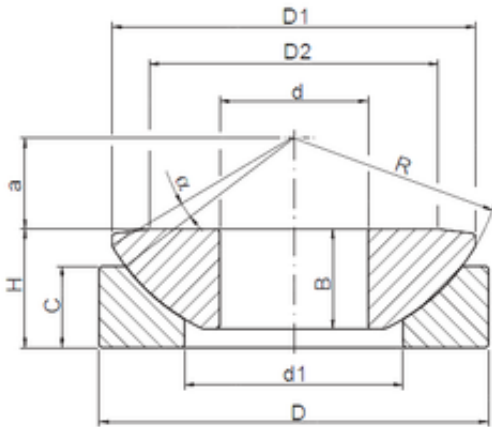

Shandong YuQi International Trade Co....

280 mm x 460 mm x 100 mm ISO GE280AW
plain bearings

Bearing No. GE280AW

Size	280x460x110 mm
Bore Diameter	280 mm
Outer Diameter	460 mm
Width	110 mm
d	280 mm
D	460 mm
H	110 mm
a	80 mm
d1	337 mm
B	100 mm
C	85 mm
D1	445 mm
D2	366 mm
R	480 mm
Angle	4 °

GE280AW Bearing 2D drawings and 3D CAD models